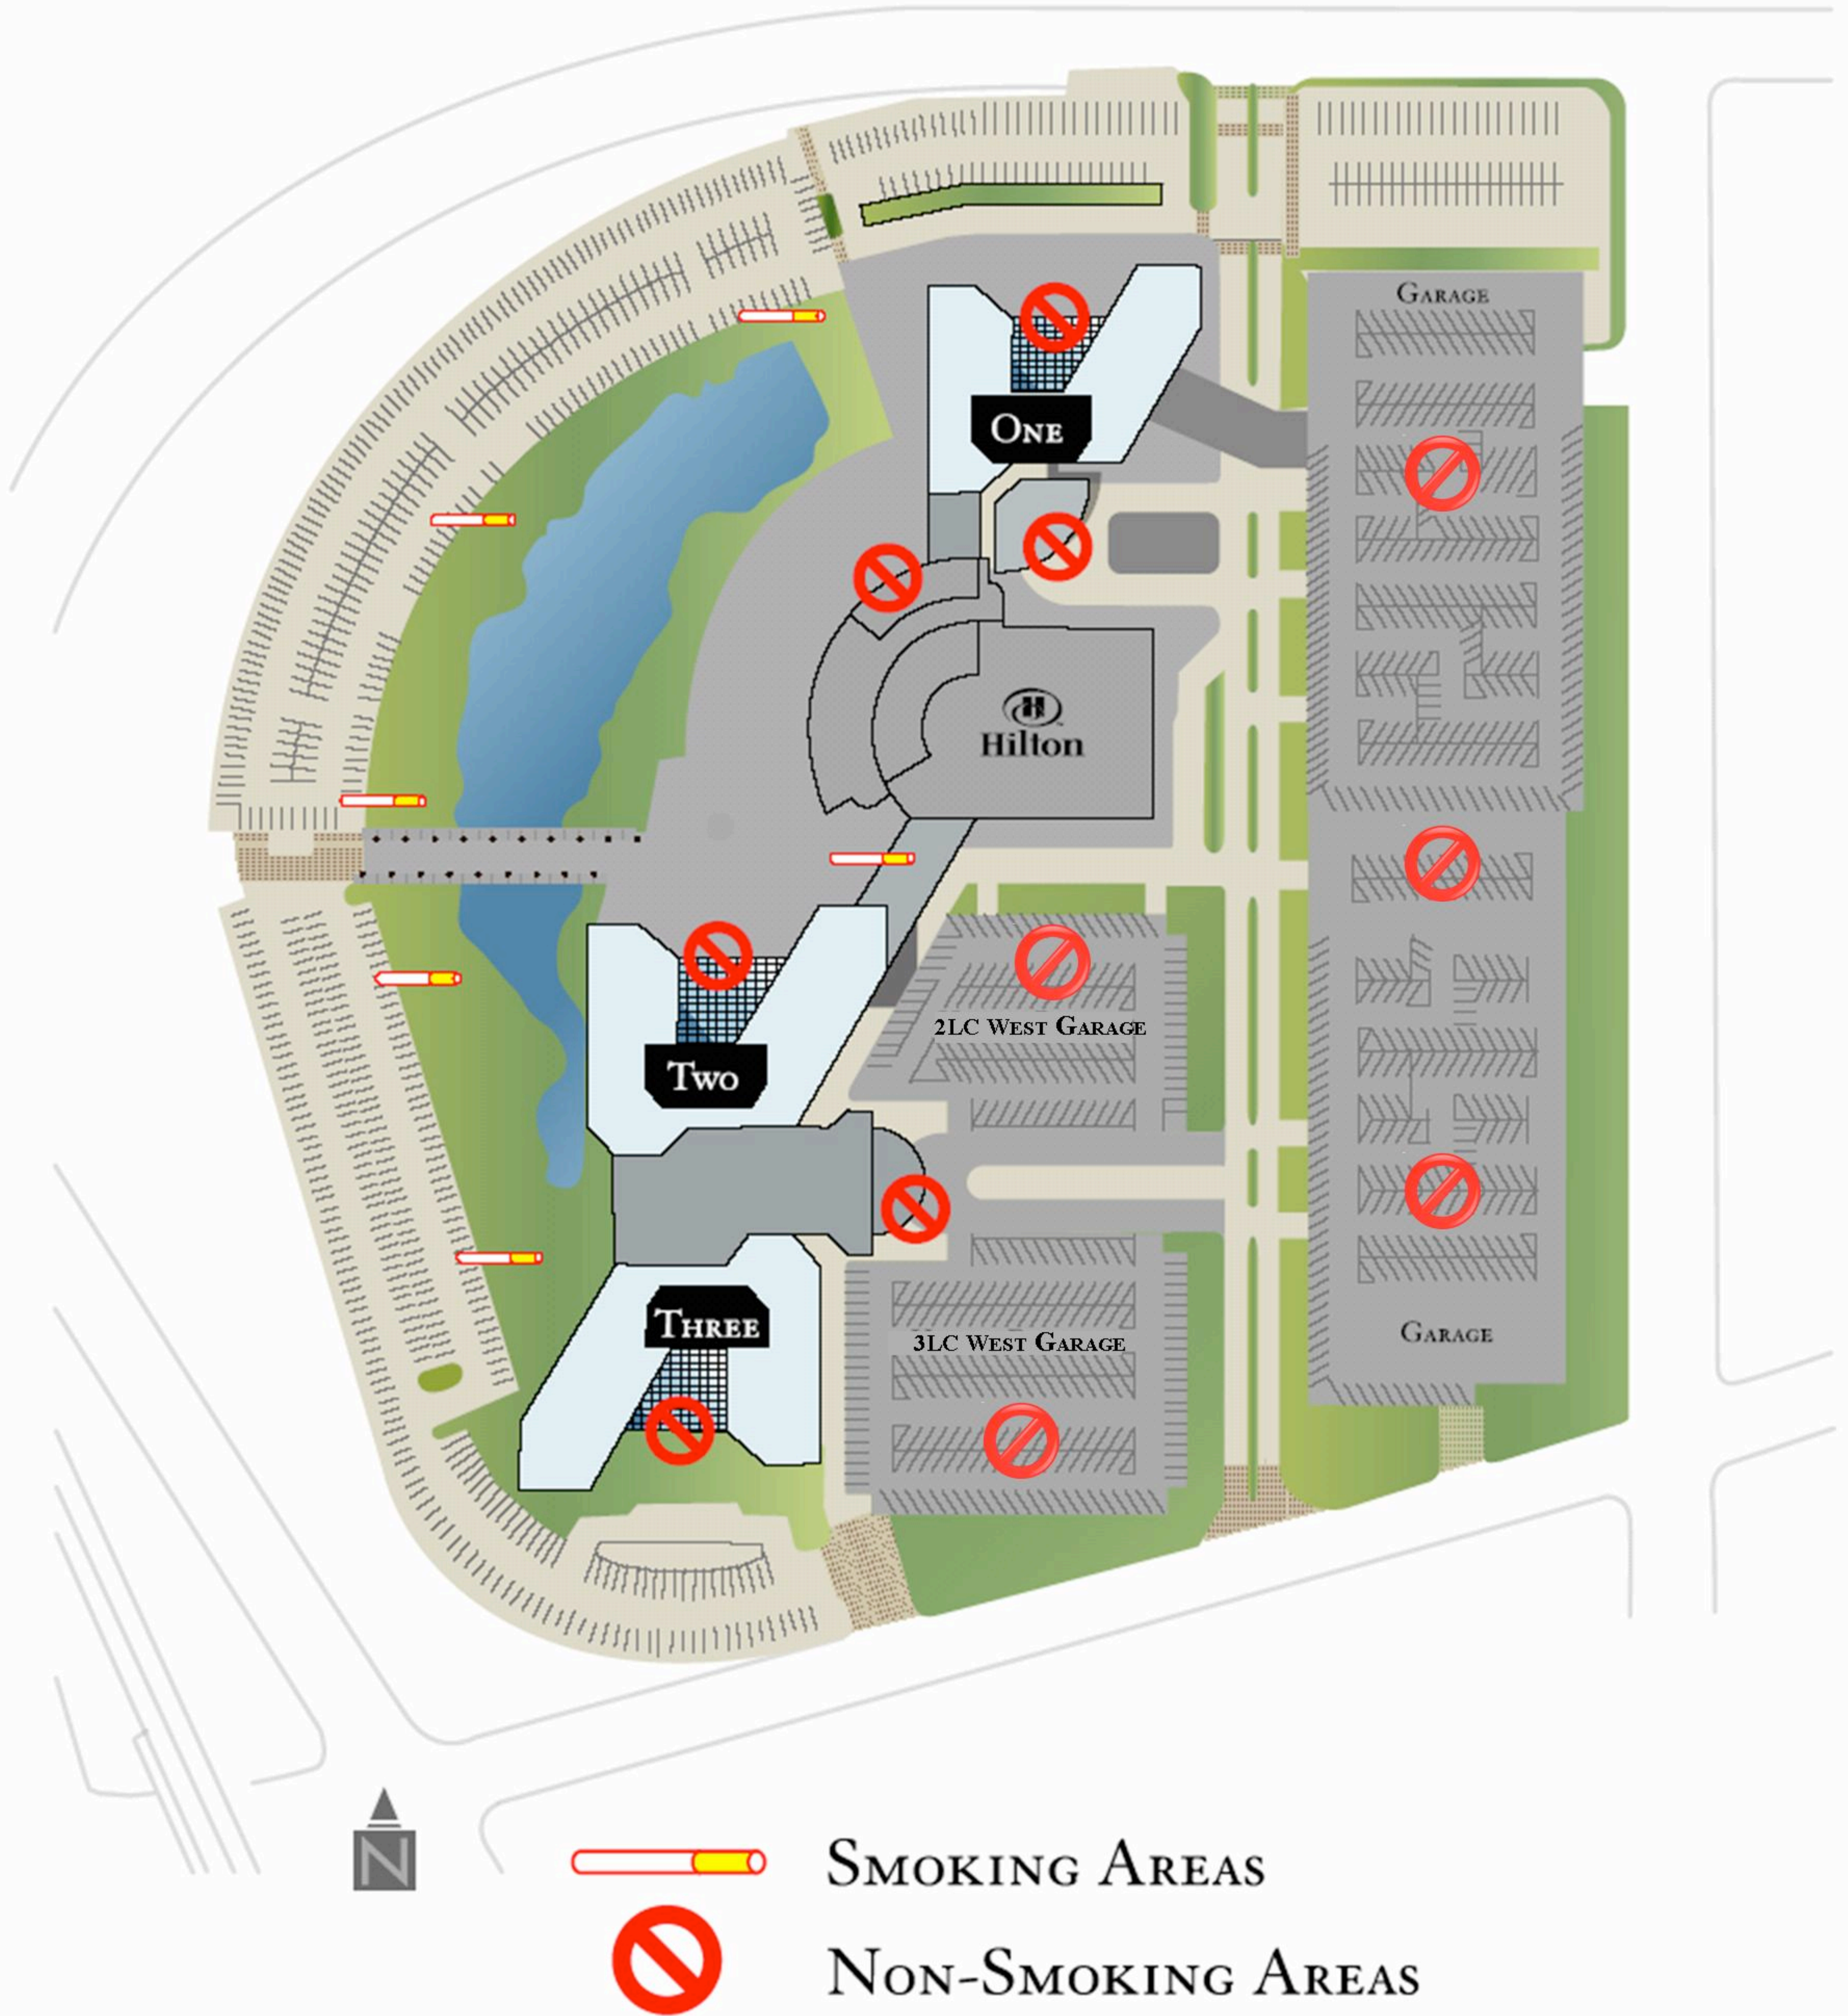

SMOKING POLICY

Smoking is prohibited within 100 feet of the building, at all building entrances and in all parking structures.

Designated areas are located under the Skybridge and around the lake.